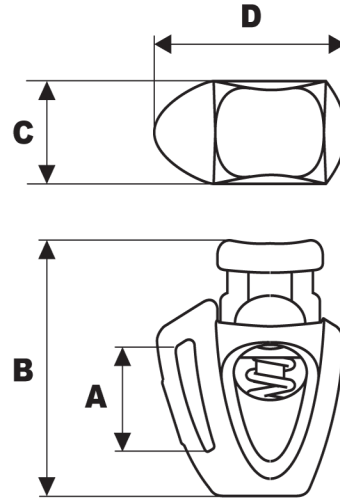

# Micro CL

A miniature cordloc in an aero shape, the Micro CL is designed for 1.5mm - 2mm cord; the asymmetric tie-down loop accepts up to 6mm web.

63

	Material	Color	A	B	C	D
Micro CL						
350-7000	A/S	B	7.8	17.5	6.8	13.8

All dimensions in mm.